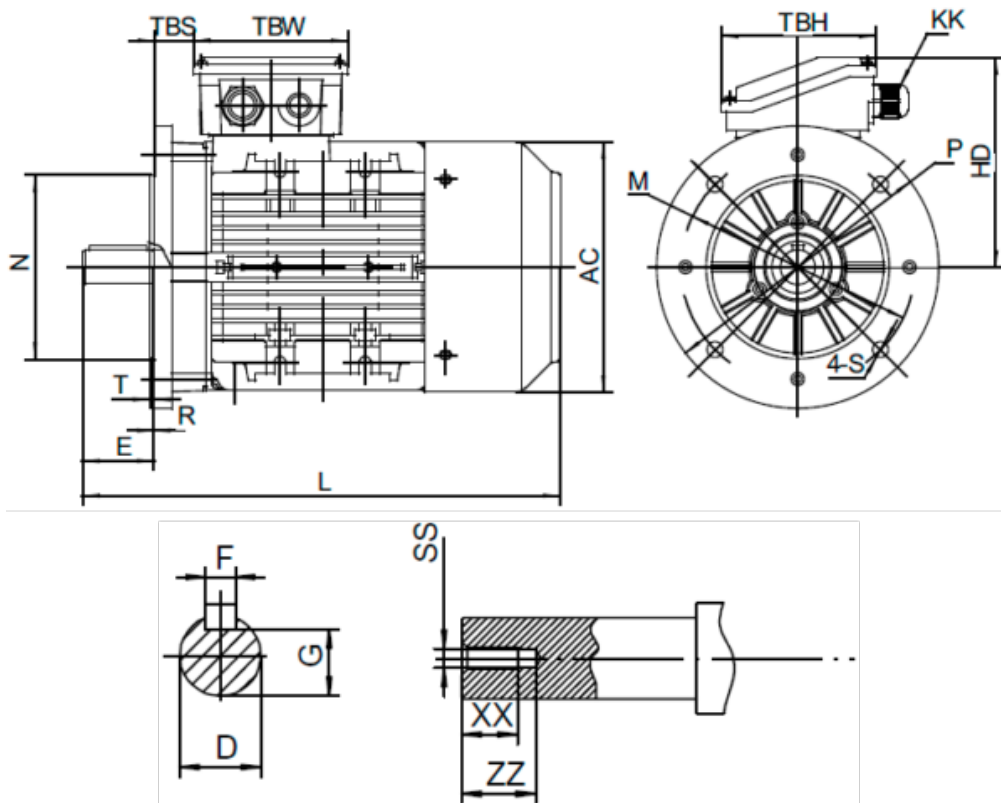

# Data Sheet

Article number: 25160005521440

Description: Kleedrive T2A 712-2 0.55kw 2800 rpm UL/CSA  
3x230/400V 50HZ IP55 B5 PTO

## Measures

AA = 140	L = 245	TBH = 98
AC = Ø138	M = Ø130	TBS = 16
AD = 186	N = Ø110	TBW = 98
D = Ø14	P = Ø160	XX = 12
E = 30	R = 0	ZZ = 17
F = 5	S = Ø10	
G = 11	SS = M5	
HD = 115	T = 3.5	